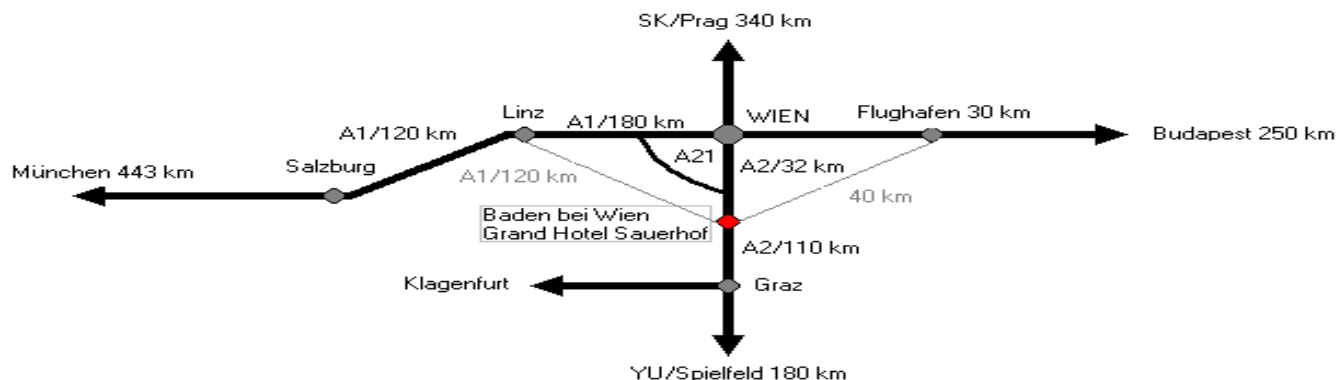

GRAND HOTEL SAUERHOF

BADEN - VIENNA - AUSTRIA

DIRECTIONS TO THE HOTEL

Coming from west:

- Highway A2 (West) – A21 direction Vienna South-West, Graz
- Exit Mayerling – Baden – Mödling, EXIT #17
- B210 direction Helenental
- Passing the Hotel Sacher – turn left – Baden West
- Following the green signs to „Strandbad“, cross the bridge and turn left
- On the righthand side you will see the GRAND HOTEL SAUERHOF.
-

Coming from south:

- Coming from Vienna EXIT # 21 „Baden“
- At the traffic light after the exit turn left
- Entrance Baden-East, turn right
- Straight ahead under the railwaybridge at the roundabout straight ahead on the lefthand side you will see the GRAND HOTEL SAUERHOF.

Coming from the airport-Schwechat:

- Leave the airport on highway A4 direction Wien for approx. 5,8km
- Change from highway A4 to S1 (at Knoten Schwechat) direction Schwechat and follow S1 for approx. 17km.
- Change from highway S1 to A2 (at Knoten Vösendorf) direction Graz and follow S1 for approx. 17km.
- Leave A2 at Exit #21 - "Baden"
- At the first traffic light after the exit, turn left
- Entrance Baden-East (Baden Ost), turn right
- Straight ahead under the railwaybridge at the roundabout straight ahead into the Weilburgstrasse on the lefthand side you will see the GRAND HOTEL SAUERHOF.